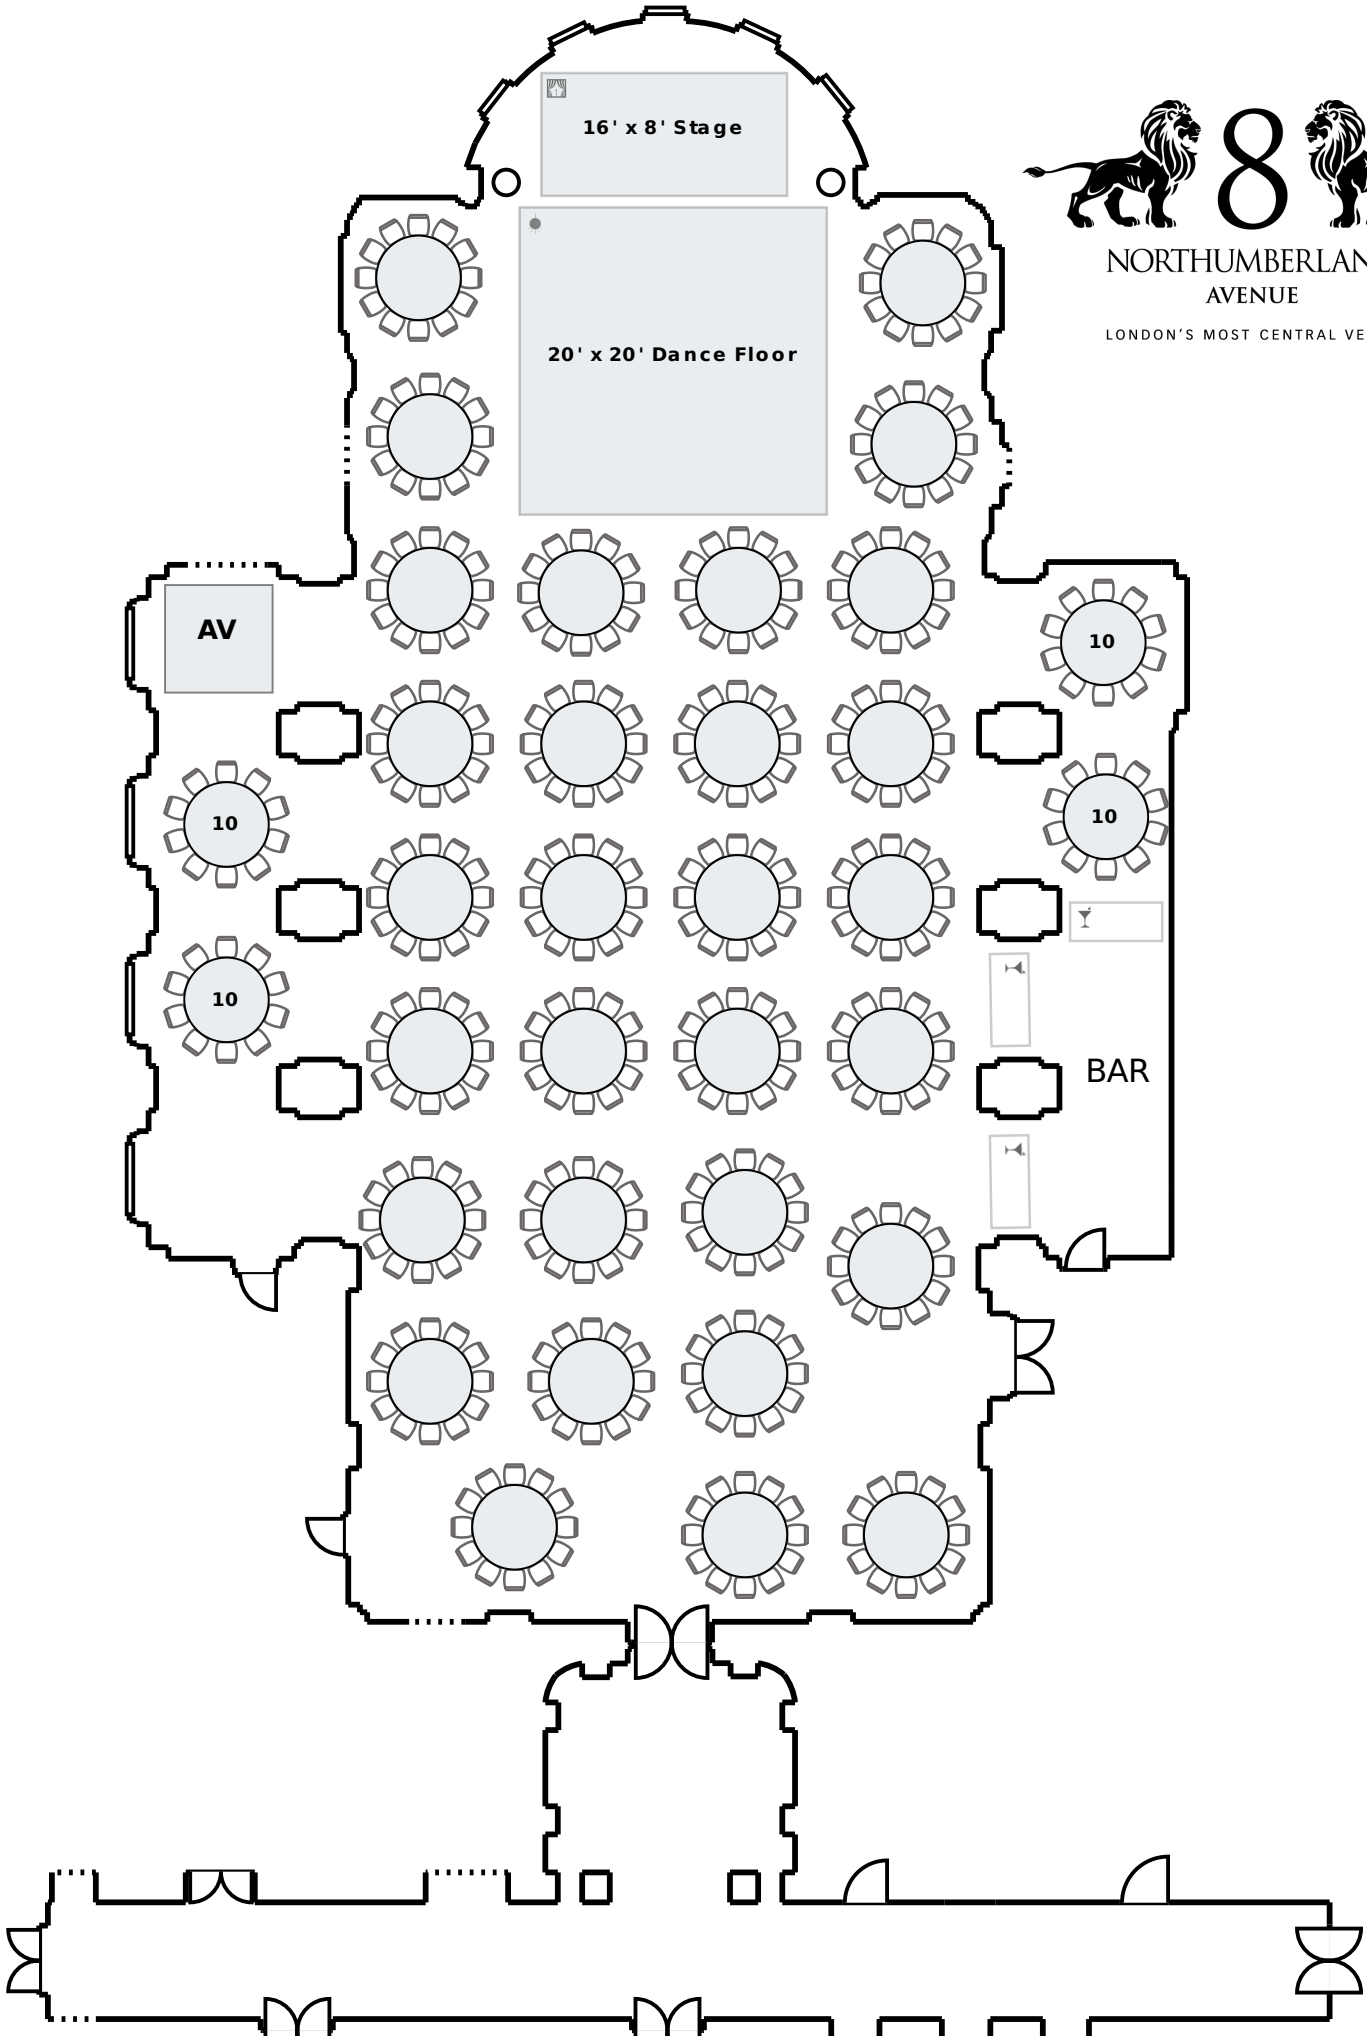

The Ballroom  
Ground Floor

NORTHUMBERLAND  
AVENUE

LONDON'S MOST CENTRAL VENUE

The Ballroom  
Ground Floor

NORTHUMBERLAND  
AVENUE

LONDON'S MOST CENTRAL VENUE